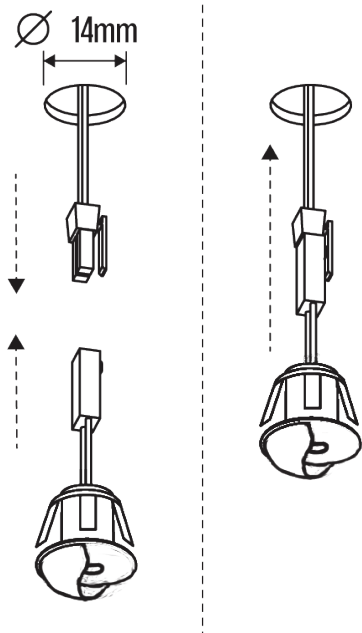

- 9 or 18 GP65 1 W
- Wires
- Dimmable Leading and Trailing Edge.

Power	lm	lm / W	K	CRI	IP	Size
1 W / 350 mA	85	85	3000 or 4000	> 85	44	Diameter 22 mm

Ambient temperature 0°C ... +45°C

RECOMMENDED TRANSFORMER SETS: