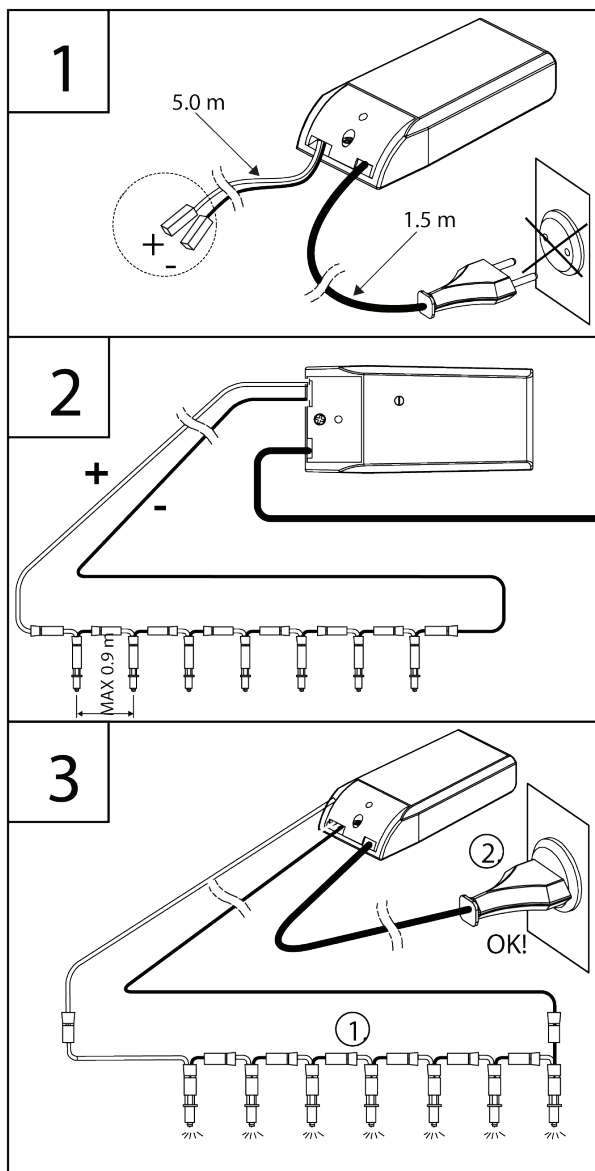

- 9 or 18 GP65 1 W
- Wires
- Dimmable Leading and Trailing Edge.

Power	lm	lm / W	K	CRI	IP	Size
1 W / 350 mA	85	85	3000 or 4000	> 85	44	Diameter 22 mm

Ambient temperature 0°C ... +45°C

RECOMMENDED TRANSFORMER SETS: